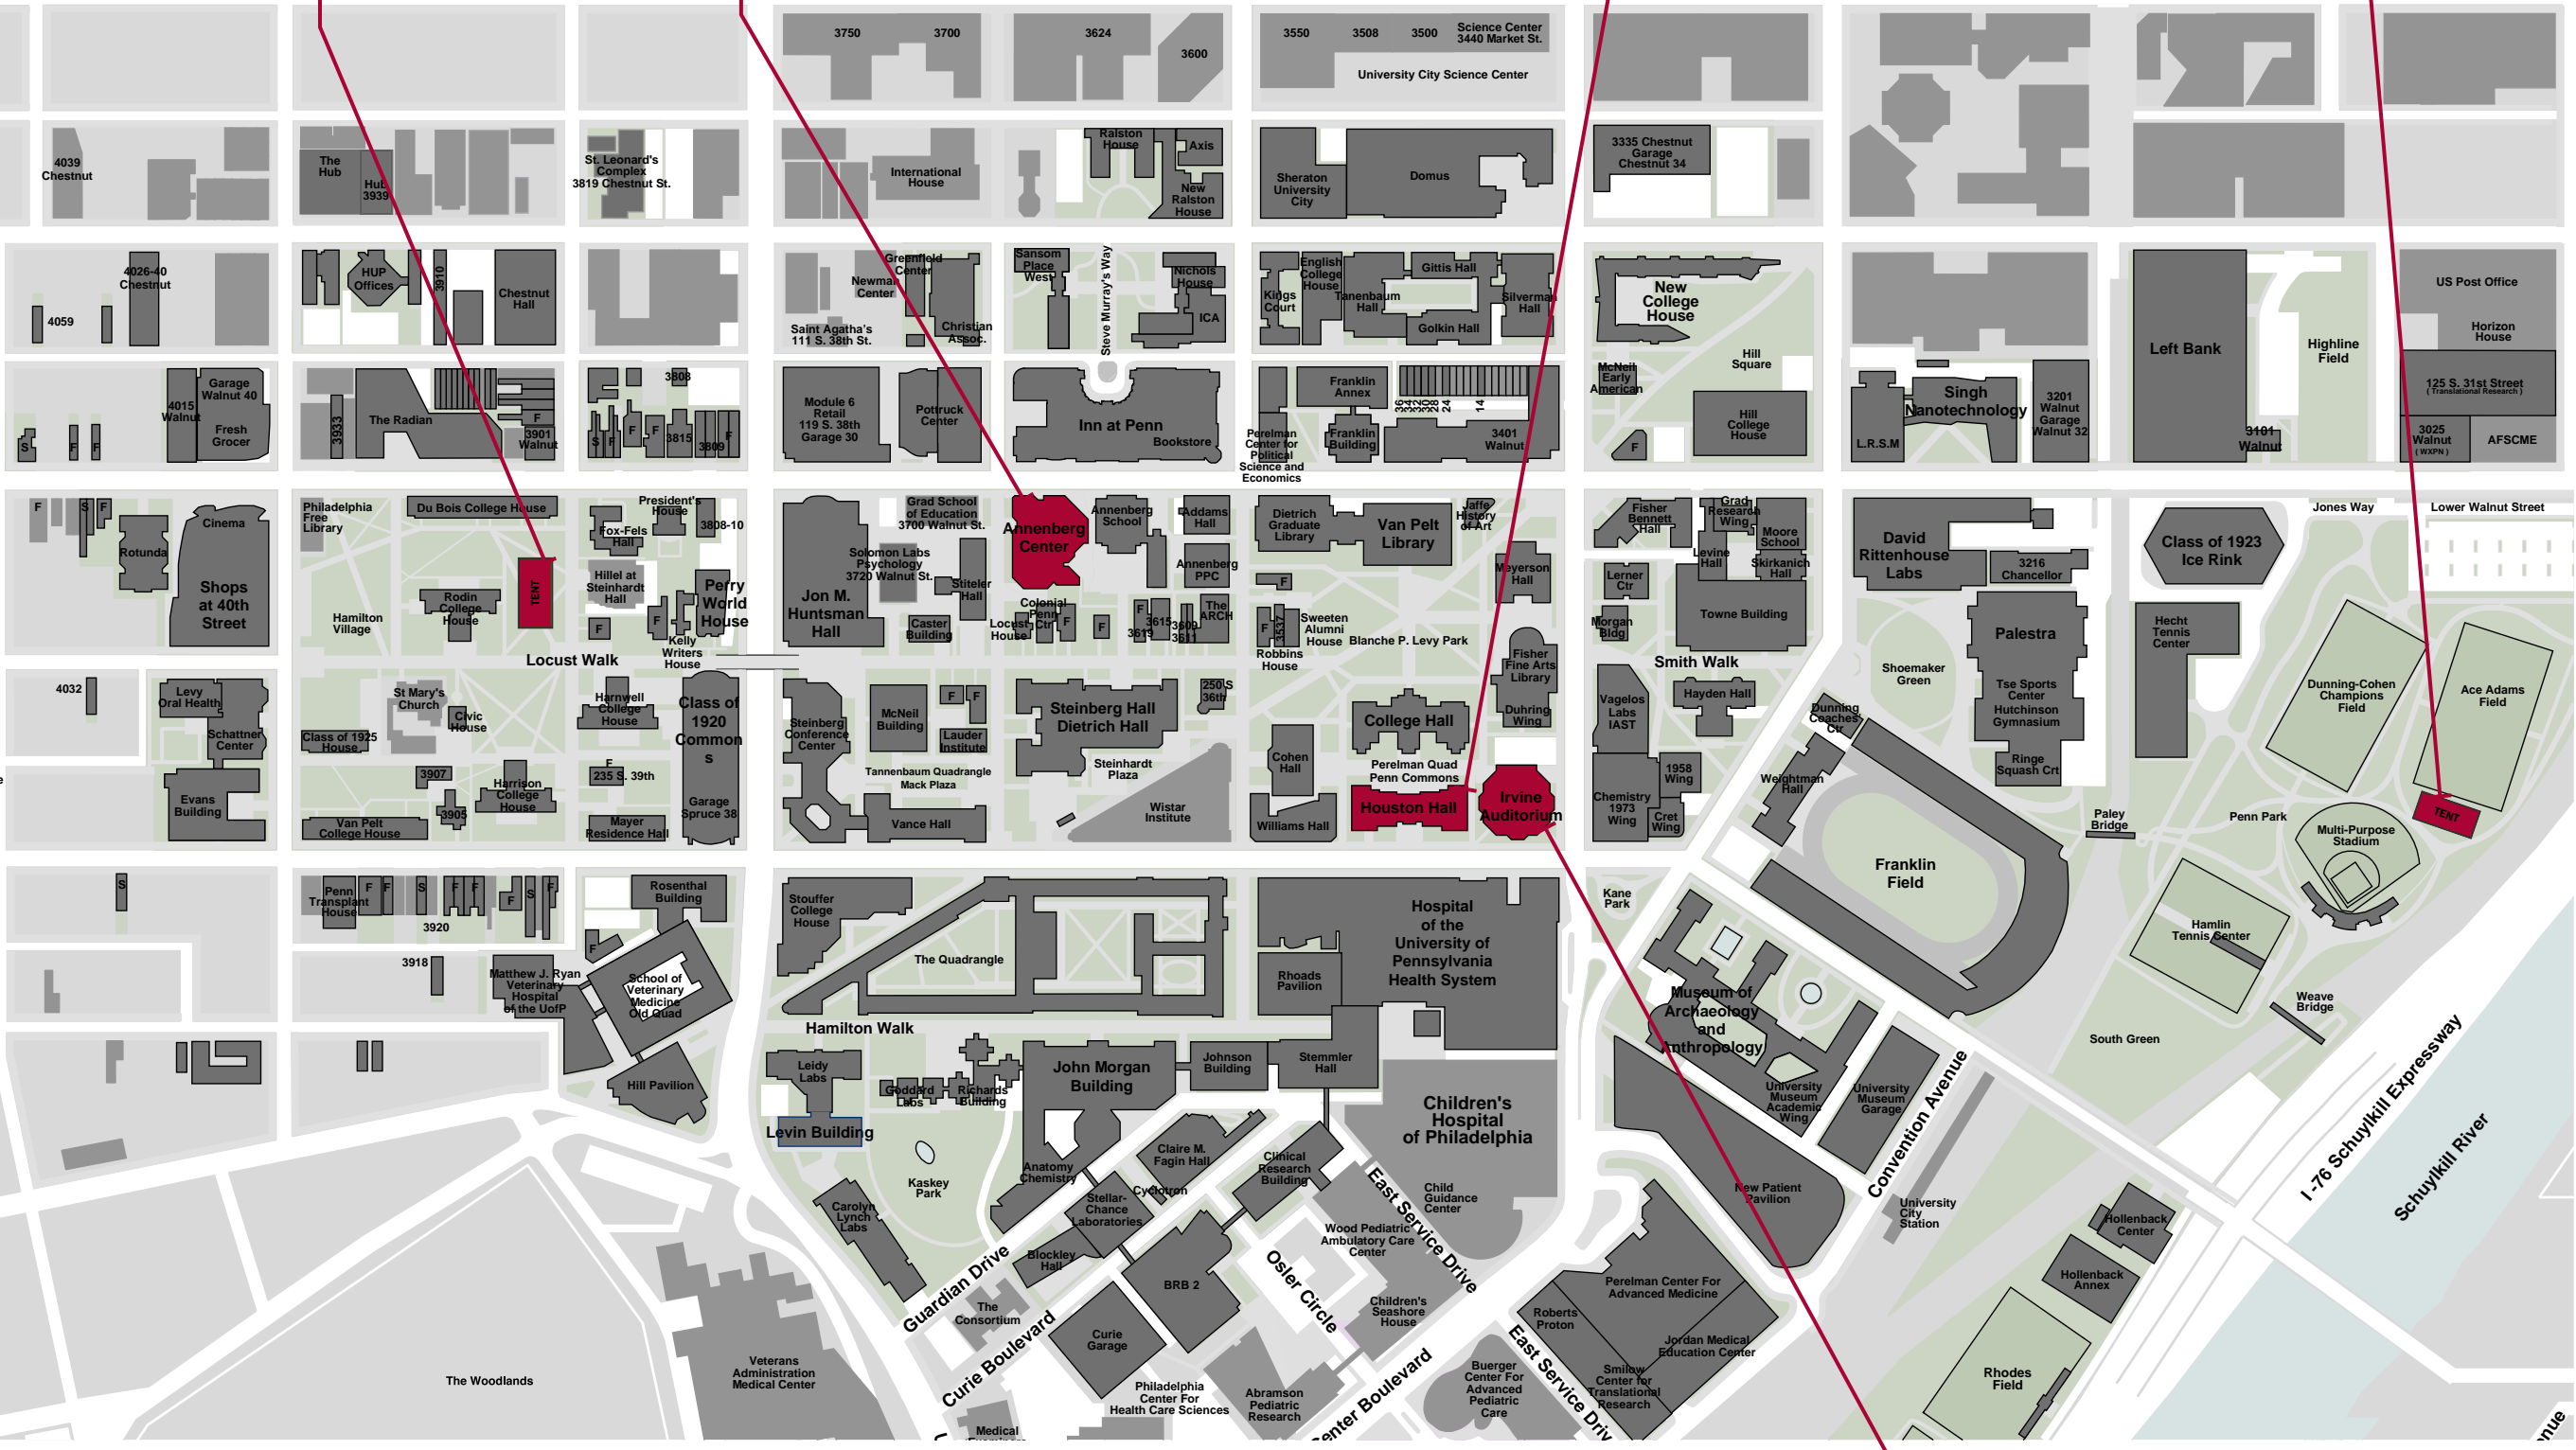

HIGH RISE/
DUBOIS TENT

ANNENBERG
CENTER

HOUSTON HALL

ACE ADAMS
TENT

IRVINE
(POP red pass tests)